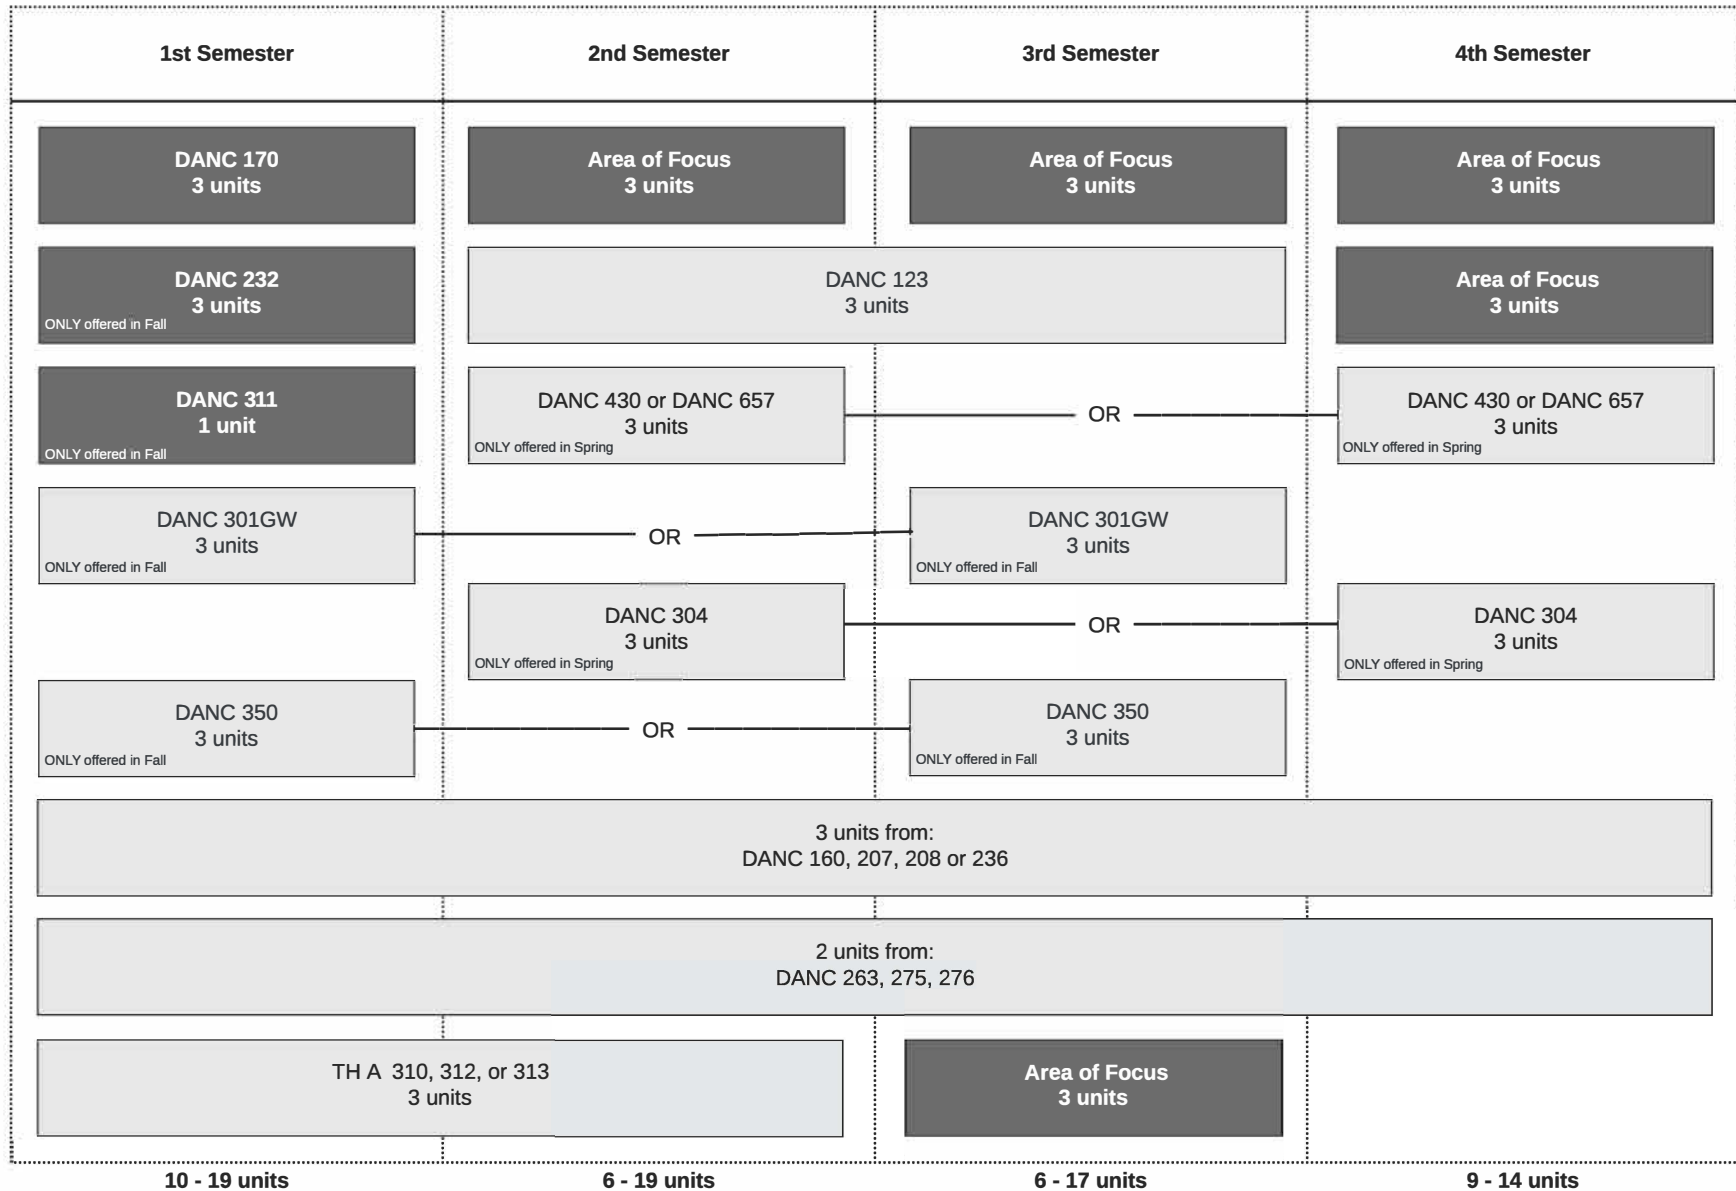

## SFSU School of Theatre & Dance Dance Major 2-Year Advising Roadmap (45-Unit Major)

\*For students entering Fall 2022 or after

Courses should be taken in this semester  
 Courses can be taken in any of these semesters