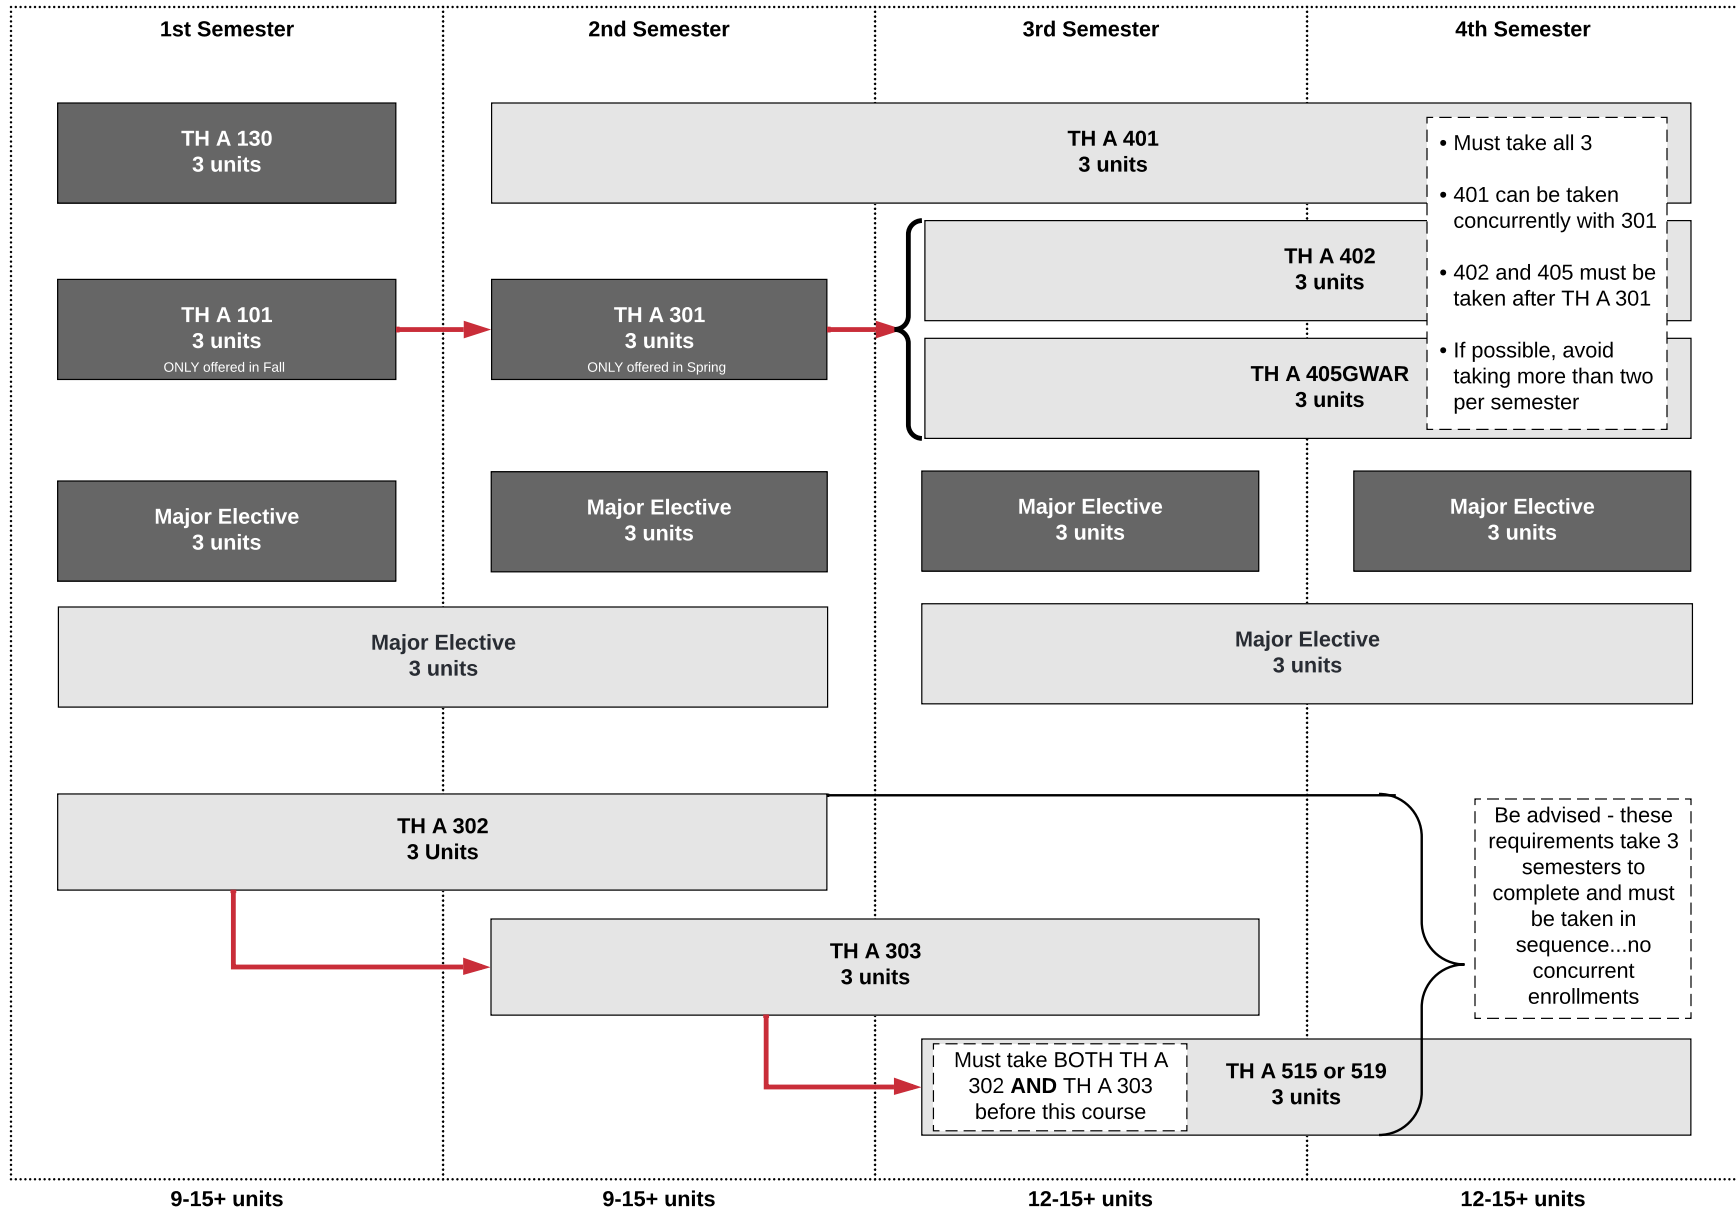

# SFSU School of Theatre & Dance Theatre Arts Major 2-Year Advising Roadmap

\*For students entering Fall 2022 or after

Arrows indicate required order  
 Courses should be taken in this semester  
 Courses can be taken in any of these semesters