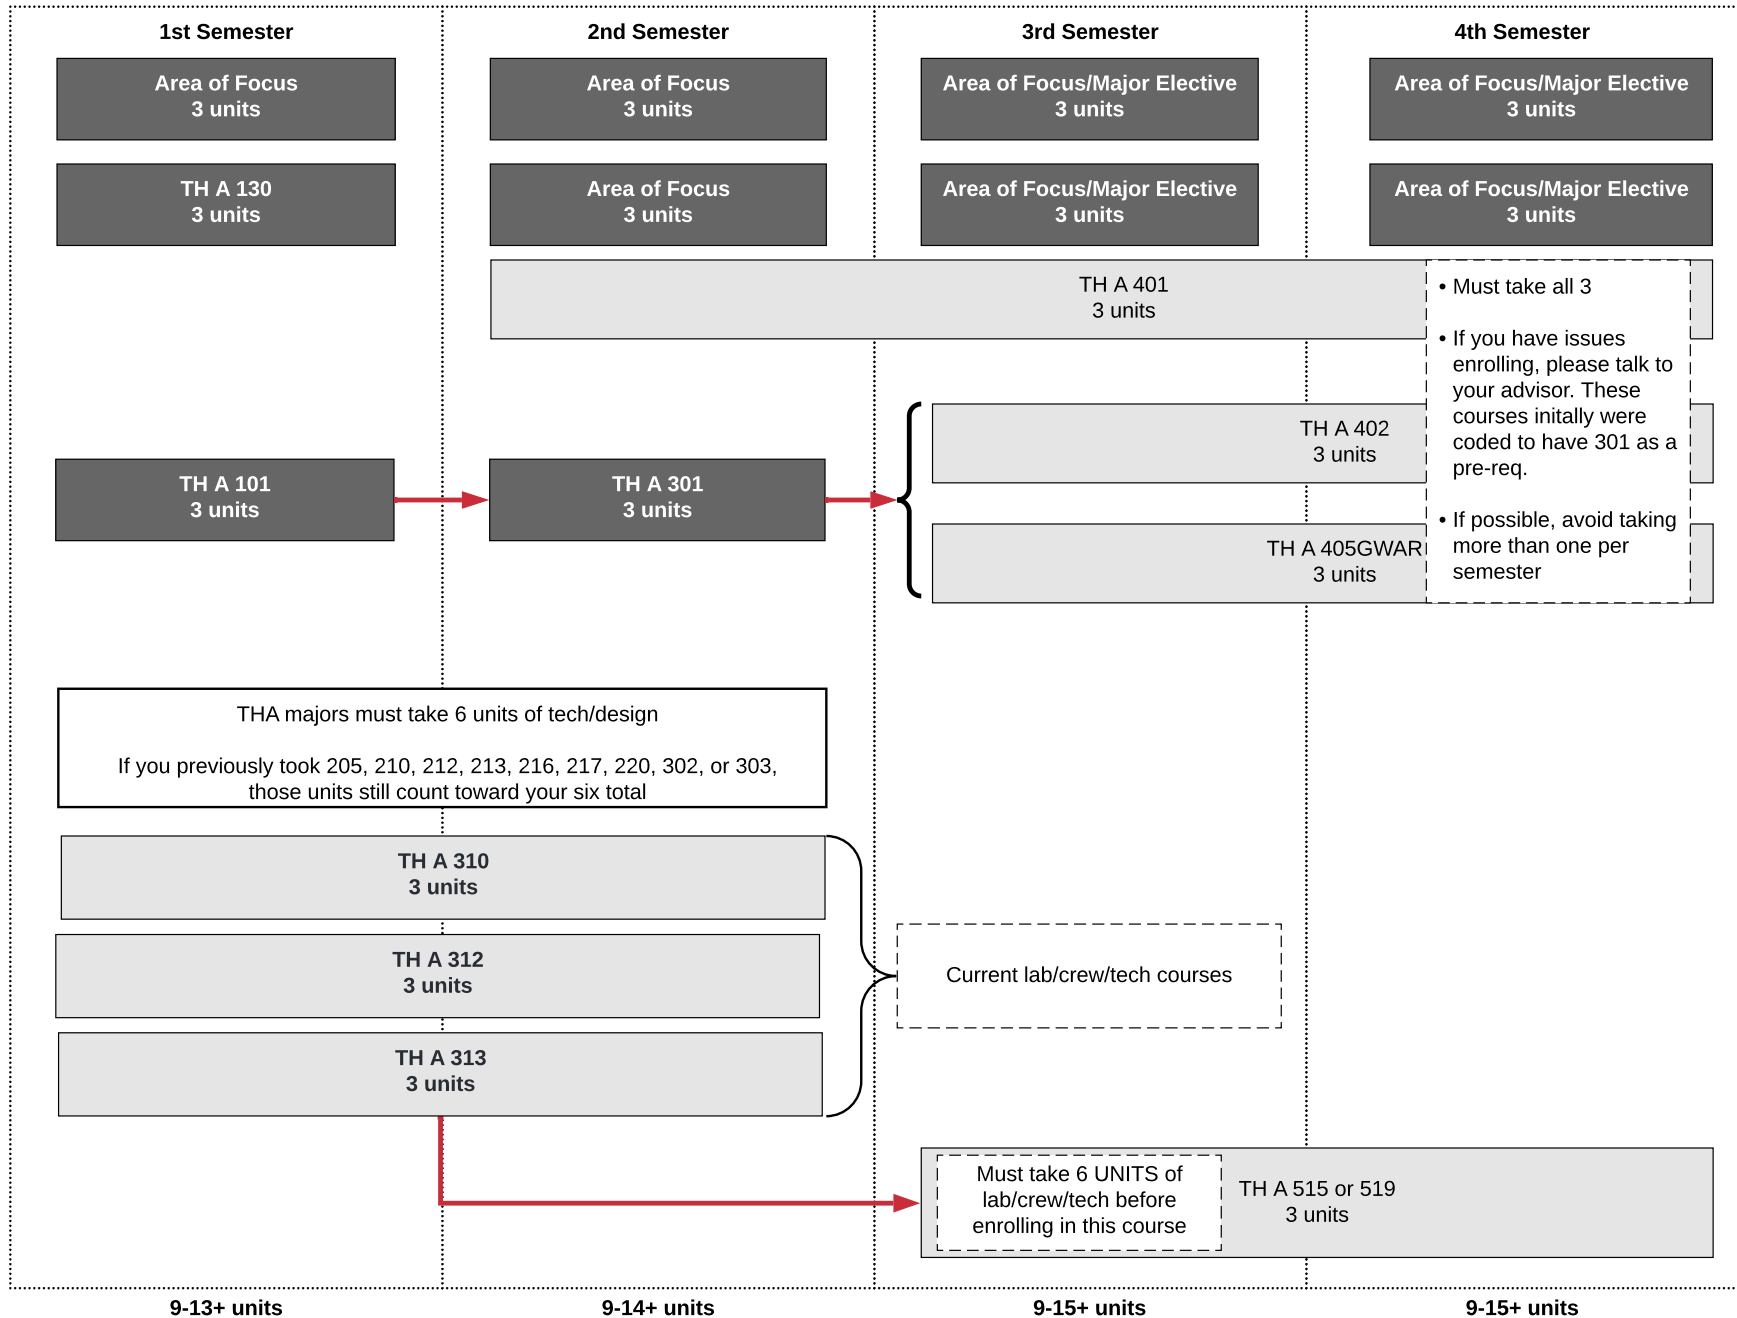

SFSU School of Theatre & Dance Theatre Arts Major 2-Year Advising Roadmap

(see reverse for Area of Focus requirements)

*For students entering BETWEEN Fall 2020 and Spring 2021

Arrows indicate required order
 Courses should be taken in this semester
 Courses can be taken in any of these semesters

- Must take all 3
- If you have issues enrolling, please talk to your advisor. These courses initially were coded to have 301 as a pre-req.
- If possible, avoid taking more than one per semester