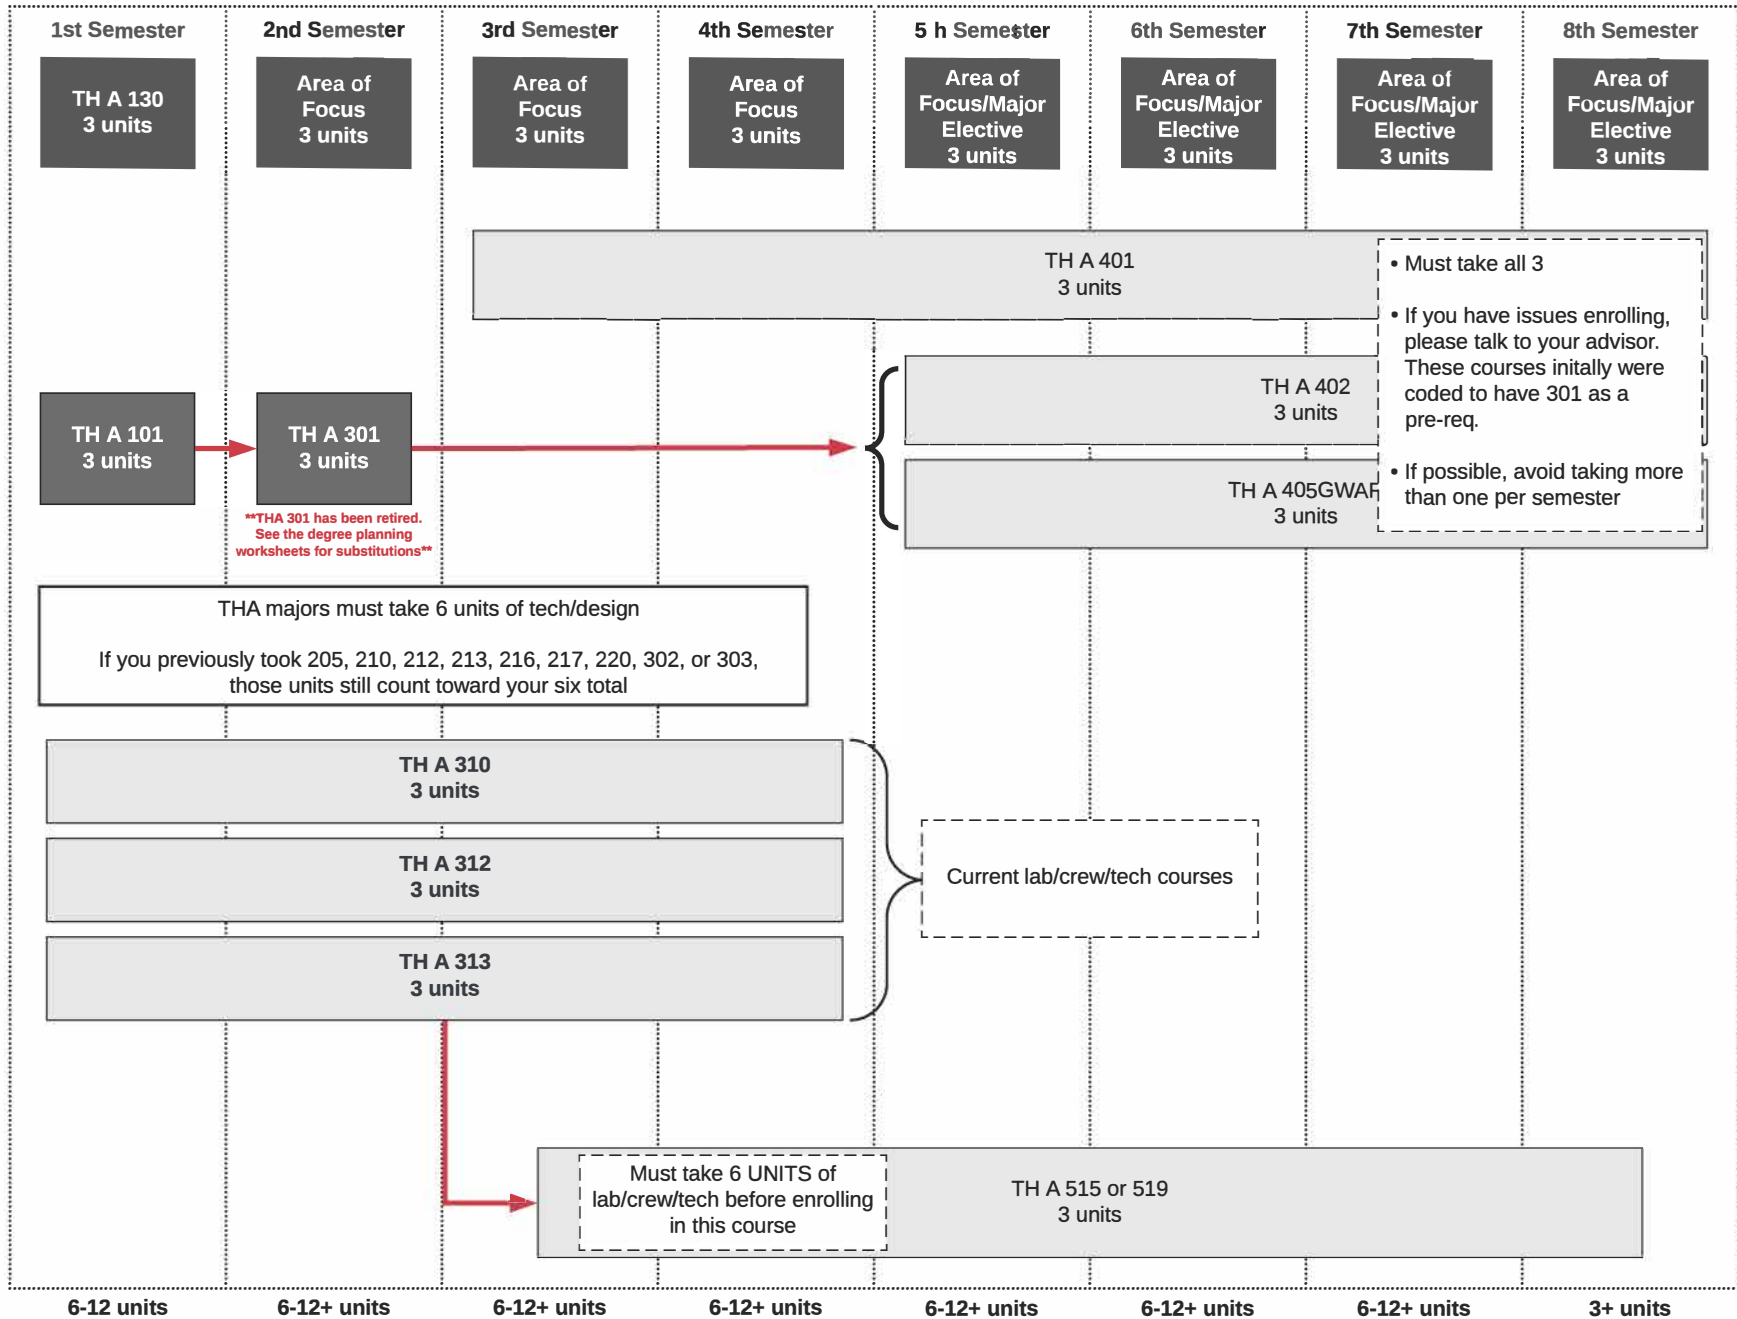

SFSU School of Theatre & Dance Theatre Arts Major 4-Year Advising Roadmap

(see reverse for Area of Focus requirements)

*For students entering BETWEEN Fall 2020 and Spring 2021

Arrows indicate required order
 Courses should be taken in this semester
 Courses can be taken in any of these semesters

THA 301 has been retired. See the degree planning worksheets for substitutions